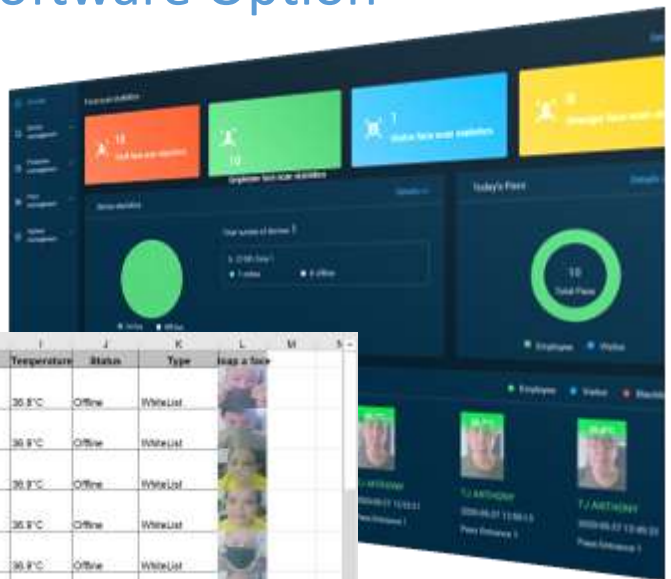

(Wiegand connectors ready)

Content Management Software Option

Back up data can show

- ✓ Name (if registered)
- ✓ Contact Number (if registered)
- ✓ Photo taken at time of entry
- ✓ Date/Time of entry
- ✓ Temperature at time of entry